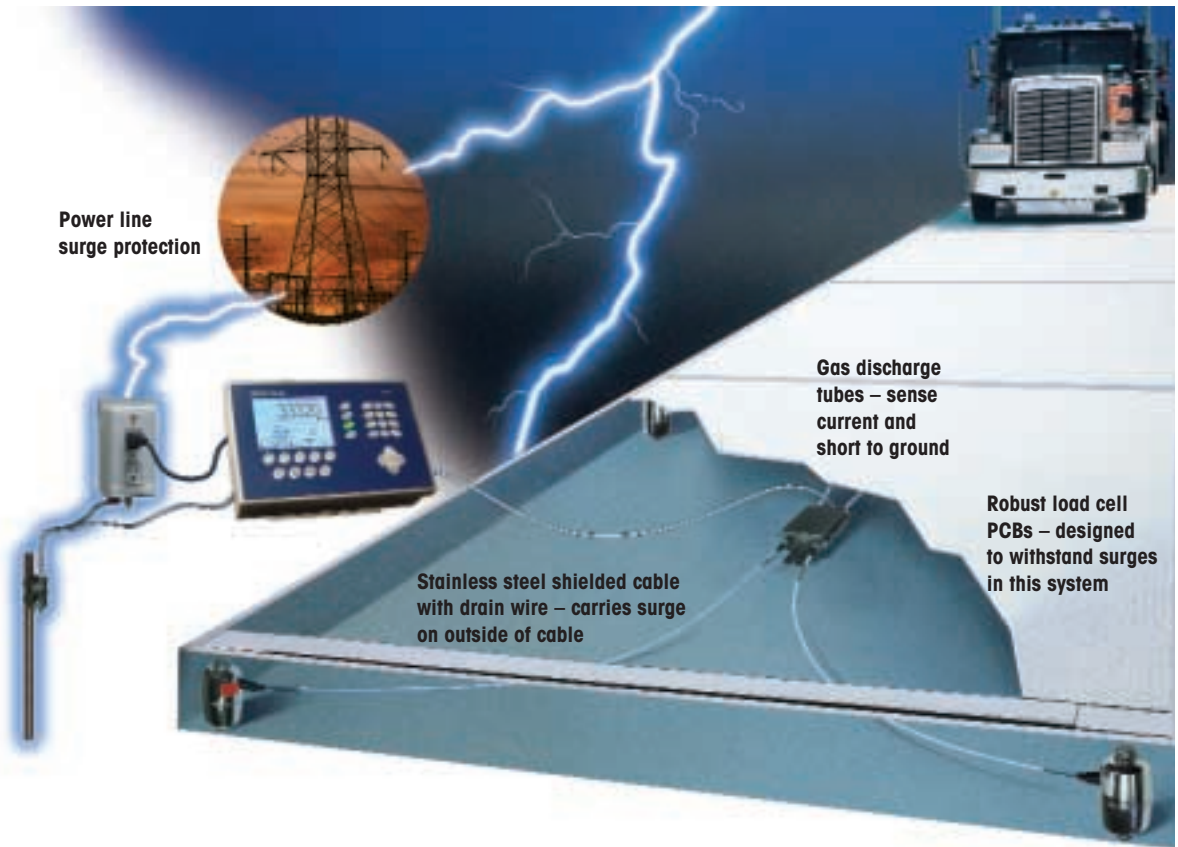

TEL	FAX		TEL	FAX	
METTLER TOLEDO	Australia	(61-3) 9644 5700	(61-3) 9645 3935	Korea	(82-2) 3498-3500	(82-2) 3498-3555
	Austria	(43-1) 604 1980	(43-1) 604 2880	Malaysia	(60-3) 7845 5773	(60-3) 7845-8773
	Belgium	(32-2) 334 0211	(32-2) 334 0334	Mexico	(52-5) 547 5700	(52-5) 541 2228
	Brazil	(55-11) 4166-7400	(55-11) 4166-7401	Netherlands	(31-344) 638363	(31-344) 638390
	Canada	(800) 638-8537	(905) 681-8036	Norway	(47) 22 30 44 90	(47) 22 32 70 02
	China	(86-519) 6642040	(86-519) 6641991	Poland	(48-22) 651-9232	(48-22) 651-7172
	Croatia	(385-1) 29 58 130	(385-1) 29 58 140	Russia	(7-095) 921 9211	(7-095) 921 6353
	Czech Republic	(420-2) 721-23150	(420-2) 721-23170	Singapore	(65) 6890 0011	(65) 6890 0012
	Denmark	(45-43) 27 08 00	(45-43) 27 08 28	Slovak Republic	(421-2) 4342-7496	(421-2) 4333-7190
	France	(33-1) 30 97 17 17	(33-1) 30 97 16 16	Slovenia	(386-1) 562-1801	(386-1) 562-1789
	Germany	(49-641) 50 70	(49-641) 52951	Spain	(34-93) 223-7600	(34-93) 223-0271
	Hungary	(36-1) 288-4040	(36-1) 288-4050	Sweden	(46-8) 702 50 00	(46-8) 642 45 62
	India	(91-22) 2857-0808	(91-22) 2857-5071	Switzerland	(41-1) 944 45 45	(41-1) 944 45 10
	Italy	(39-02) 333321	(39-02) 356-2973	Taiwan	(886-2) 2657-8898	(886-2) 2657-0776
	Japan	(81-3) 5762-0606	(81-3) 5762-0756	Thailand	(66-2) 723-0300	(66-2) 719-6479
	Kazakhstan	(7-3272) 50 63 69	(7-3272) 98 08 35	United Kingdom	(44-116) 235 7070	(44-116) 236 6399
USA 1900 Polaris Parkway Columbus, Ohio 43240 TEL. (800) 523-5123 (614) 438-4511 FAX (614) 438-4900						Internet www.mt.com Specifications subject to change without notice.
Headquarters 8606 Greifensee Switzerland TEL. (41-1) 944 22 11 FAX (41-1) 944 30 60						© 2004 Mettler-Toledo, Inc. METTLER TOLEDO® and StrikeShield™ are trademarks of Mettler-Toledo, Inc. Printed in USA.
						5M0904 TRUCK SCALES 199-TRO3191.2E